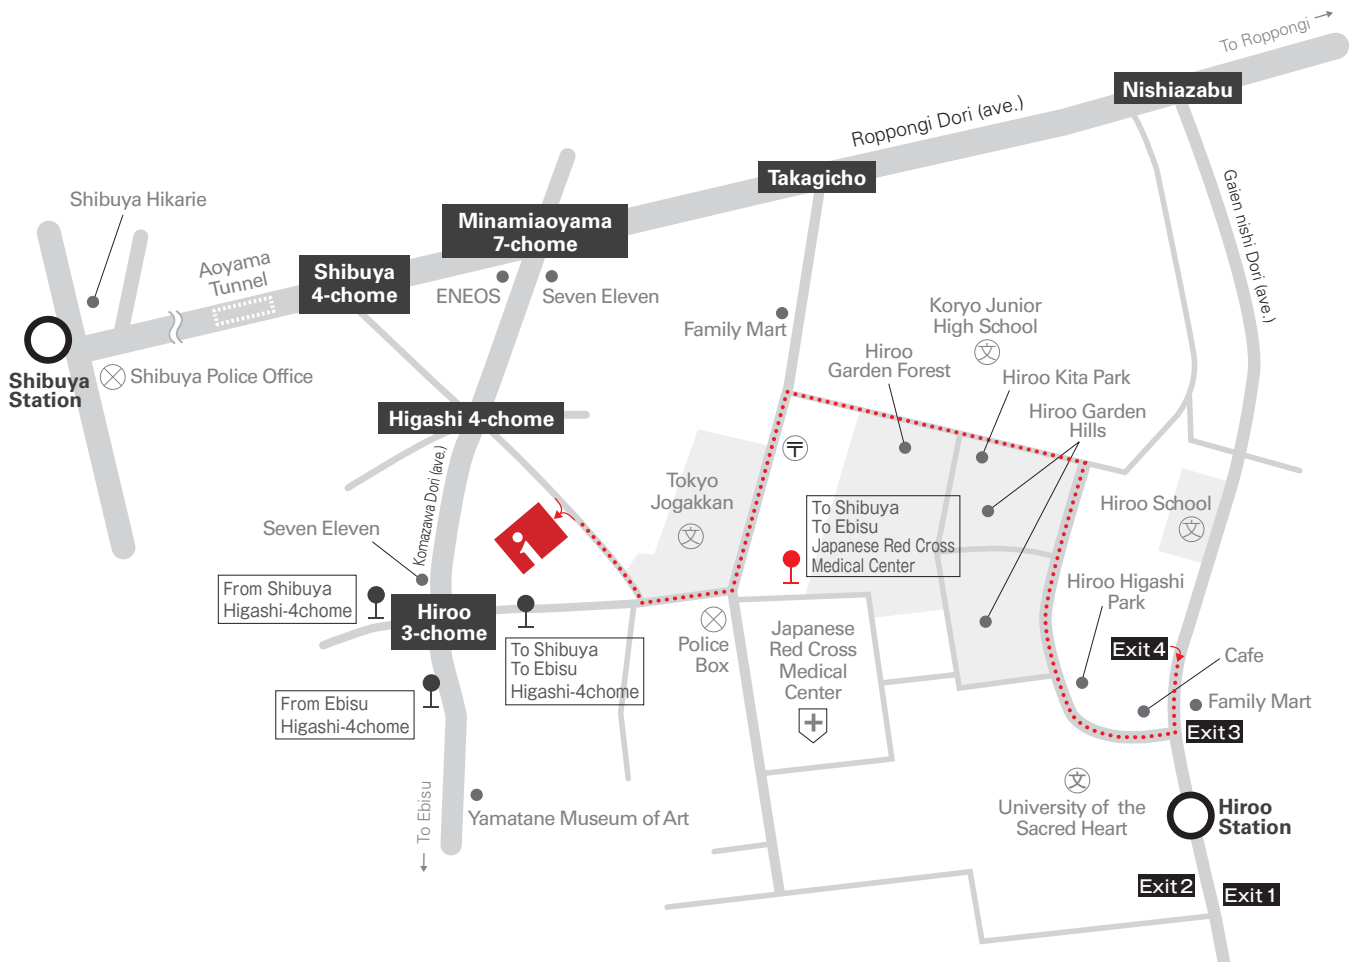

# Access Map

## 3-4-5 Hiroo Shibuya-ku Tokyo

### <Access by bus>

From Shibuya station East Exit, get on the [学03] "Japanese Red Cross Medical Center" bus. Get off at "Japanese Red Cross Medical Center" bus stop.

From Ebisu station West Exit, get on the [学06] "Japanese Red Cross Medical Center" bus. Get off at "Japanese Red Cross Medical Center" bus stop.

### <Access by train>

It is 15 minutes walk from Hiroo station (Hibiya line) Exit 4.

\*2 car parking spaces for each studio rental.

19.10.1